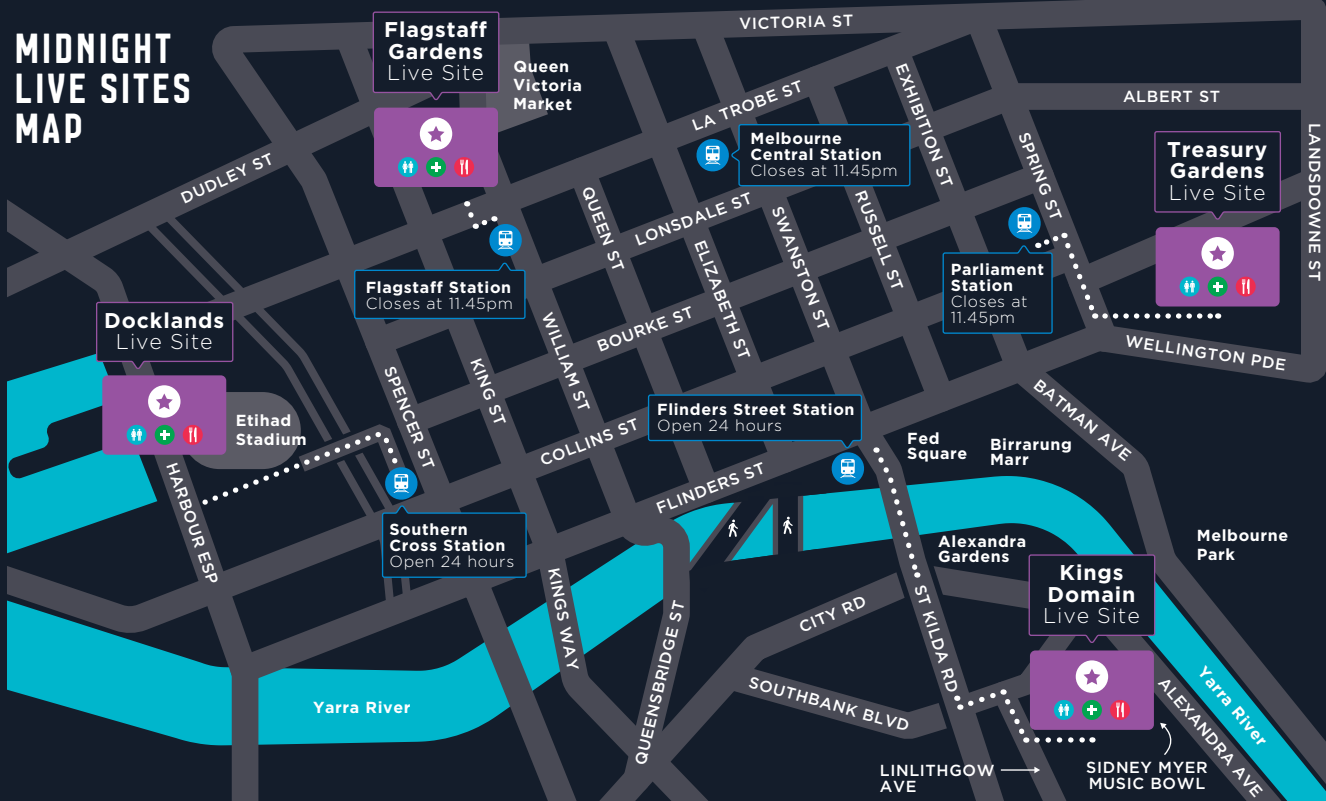

MIDNIGHT LIVE SITES MAP

NORTH

BEST FIREWORKS VIEWING

TOILETS

FIRST AID

CATERING

STATION

WALKING PATH